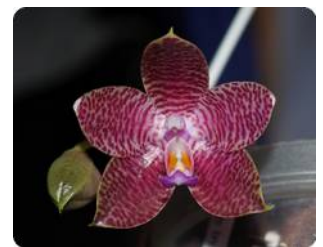

P. violacea Krull Smith x Germain Vincent

P. Yaphon in Taiwan