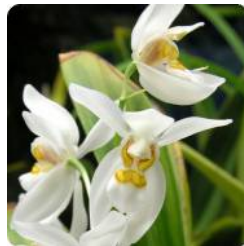

Chrisnetia Green Light Ching
Hua

Coelogyne parishii x ochracea