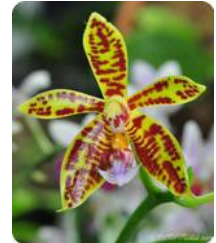

Phal. (corningiana x manni Dark) x lindenii