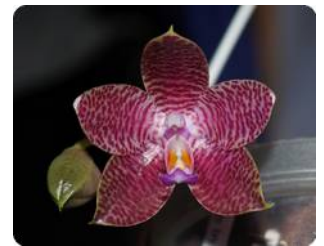

P. Super Jaguar x Shingher Pure Love

P. Yaphon in Taiwan

P. Yaphon Sensation