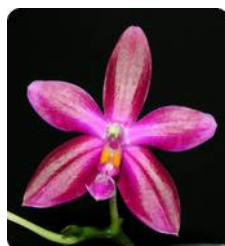

Phal. Chienlung Big Eagle x Yaphon Lover Yaphon

Phal. Corning's Violet