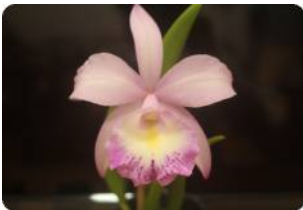

Lc. Pradit Spots

Lc. Tropical Pointer

Pot. Chief Sweet Orange 'Sweet Orange'

Potinara C.T. Goldenorange 'Golden Boy'

Potinara Creation Summer Choice

Rby. Chief Cindy 'Perfum'

Recchara. Frances Fox

Rlc. Always Dream 'Volcano Queen'